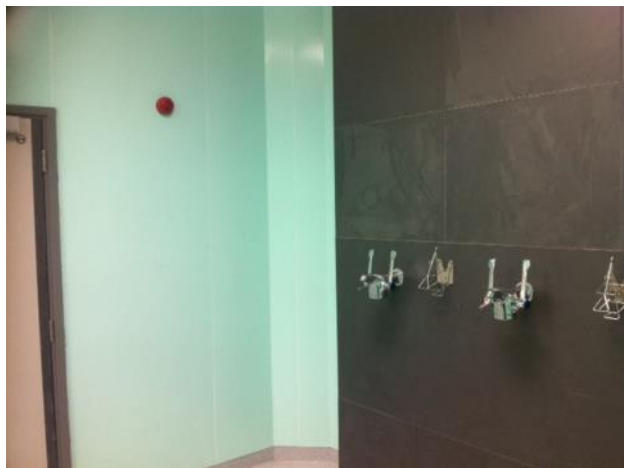

## FLOOR-TO-CEILING COVERAGE OF HYGIENE-CRITICAL AREAS I

- Fully-bonded joints pass all Infection Control criteria
- ViraScreen anti-microbial panels combat MRSA
- Operating theatres, scrub areas and staff showers
- Hygienic, easy to clean surfaces, choice of colours
- Versatile, flexible systems with bespoke fitting
- Fully compatible flooring and ceiling systems

## FLOOR-TO-CEILING COVERAGE OF HYGIENE-CRITICAL AREAS II

- NBS docs with full specs available for our systems
- ViraScreen anti-microbial panels combat MRSA
- Operating theatres, consultation rooms, corridors
- Hygienic, easy to clean surfaces, choice of colours
- Above photos at NHS Sheffield Hallamshire 2012
- Fully compatible flooring and ceiling systems