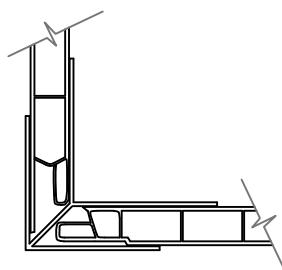

C-PLANK 250mm WIDE X 10mm THICK AND VARIOUS LENGTH FROM 2-4m (CAN GO UP TO 6m) ALTERNATIVE PANEL SIZE INCLUDES 407mm WIDE.

### C-PLANK CEILING LINING 1:2

**HIDDEN FIXING  
DETAIL 1:2**

**C-PLANK JOINTING  
PROFILE 1:2**

**C-PLANK START &  
EDGE PROFILE 1:2**

**INTERNAL CORNER  
PROFILE 1:2**

**EXTERNAL CORNER  
PROFILE 1:2**

**BASE TRACK  
PROFILE 1:2**

### NOTES

C-PLANK IS AN EXTRUDED PVC VERTICAL FIXING PANEL, WHICH CAN BE USED IN VARIOUS APPLICATIONS, ESPECIALLY SHOWERS, FOOD SAFE AREAS AND CEILINGS, WHERE THE C-PLANK CAN REDUCE CONDENSATION ON A CEILING UP TO 75%. C-PLANK COMES IN 250mm WIDE X 10mm THICK and 407mm wide X 10mm THICK AND VARIOUS LENGTHS FROM 2.4m UP TO 6m. THE C-PLANK BOARD CAN BE USED EXTERNALLY DUE TO THE DUAL WALL REINFORCED LIP TONGUE DETAIL. THE VERTICAL FIXING GIVES A WATER TIGHT CONNECTION AND IS SUITABLE FOR CARWASH APPLICATIONS OR WHERE A WATERTIGHT FINISH IS REQUIRED. SECRET FIXING THROUGH BACK OF TONGUE. ALTERNATIVE PANEL SIZES ARE AVAILABLE, INCLUDING 250mm WIDE AND 407mm WIDE. WHITE IS THE STANDARD PANEL COLOUR, HOWEVER THE PANELS ARE AVAILABLE IN NETWORK RAIL GREY AND TESCO BLUE, WITH CORPORATE COLOURS AVAILABLE UPON REQUEST. PRINTED IMAGES AND LOGOS AND VINYL PRINTED IMAGES CAN BE APPLIED.