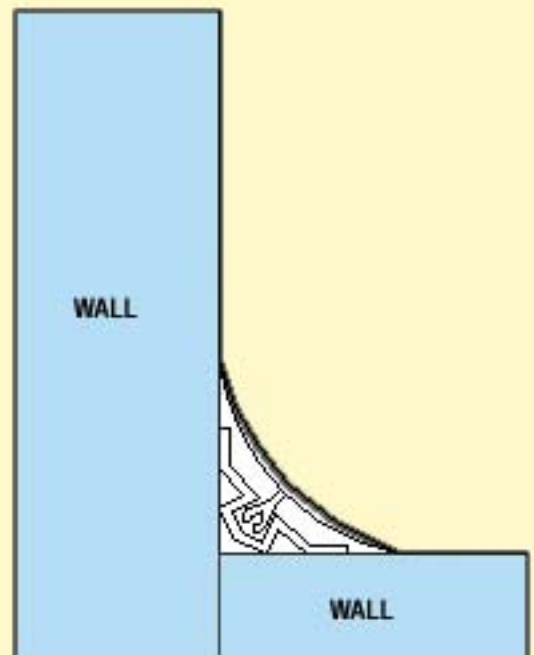

PVC DIVIDER BAR

VERTICAL FIXING SINGLE

K105

PVC DIVIDER BAR

WALL TO FLOOR DETAIL

K205

PVC EDGE TRIM

WALL TO FLOOR DETAIL

K305

PVC TWO-PART COVE

INTERNAL CORNER DETAIL

K405