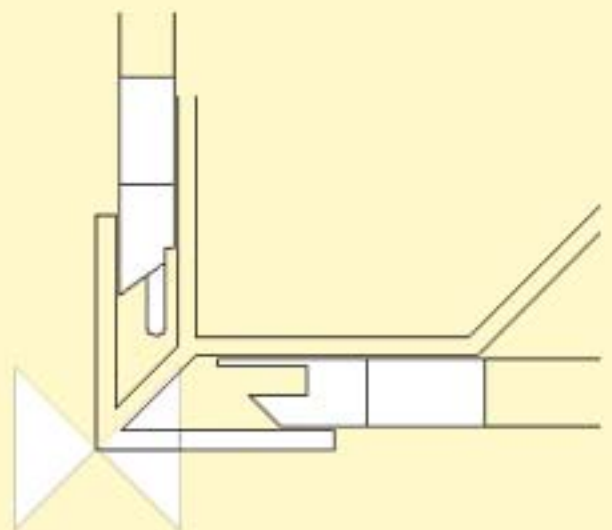

## C-PLANK CEILING LINING

240mm

CEILING SUB-STRUCTURE

HIDDEN FIXING DETAIL

**C105** C-PLANK DETAIL

## C-PLANK CEILING LINING

**C205** START & EDGE PROFILE

**C305** PLANK JOINING PROFILE

## C-PLANK CEILING LINING

**C405** INTERNAL CORNER PROFILE

## C-PLANK CEILING LINING

**C505** EXTERNAL CORNER PROFILE