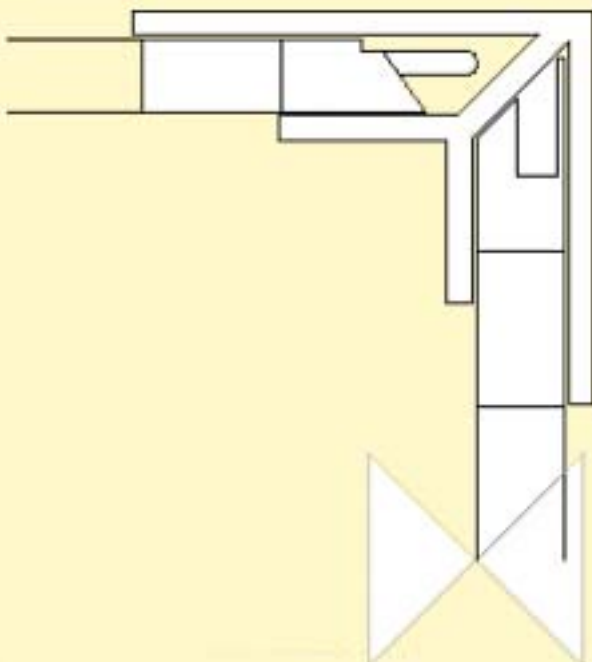

## C-PLANK CEILING LINING

240mm

CEILING SUB-STRUCTURE

HIDDEN FIXING DETAIL

**C105** C-PLANK DETAIL

## C-PLANK CEILING LINING

**C205** START & EDGE PROFILE

**C305** PLANK JOINING PROFILE

## C-PLANK CEILING LINING

**C405** INTERNAL CORNER PROFILE

## C-PLANK CEILING LINING

**C505** EXTERNAL CORNER PROFILE