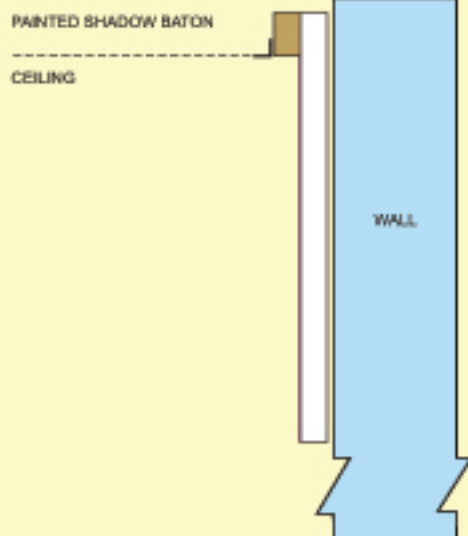

TOP DETAIL WITH SUSPENDED CEILING

H705