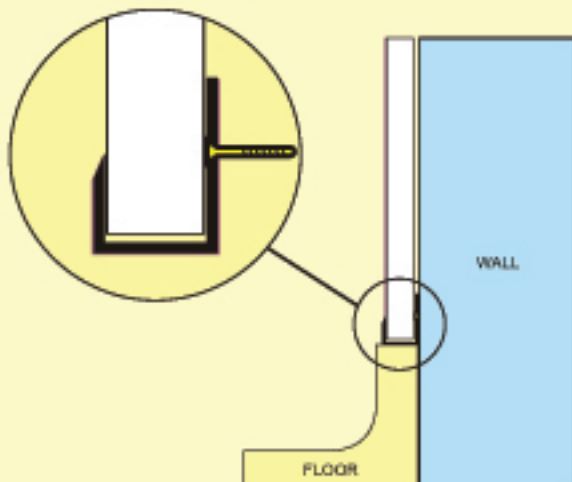

## H-PANEL PVC WALL LINING

VERTICAL FIXING -  
ALUMINIUM BEARER  
PVC SNAP ON COVER

**H405**

## H-PANEL PVC WALL LINING

PRE-FORMED EXTERNAL / INTERNAL CORNER FIXING

**H205**

## H-PANEL PVC WALL LINING

BURGUNDY / WHITE POWDER COATED  
ALUMINIUM CHANNEL

BASE CHANNEL ABUTMENT TO SKIRTING

**H105**