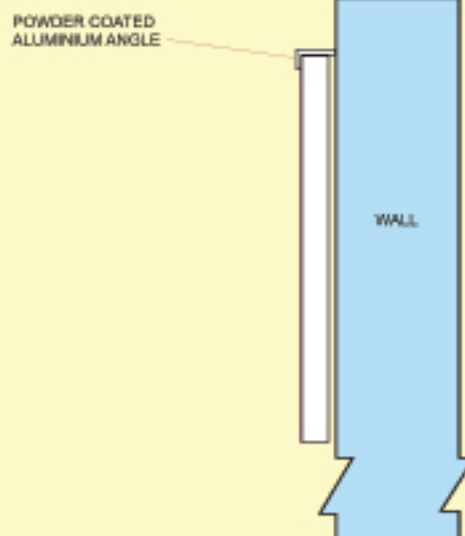

## H-PANEL PVC WALL LINING

BURGUNDY / WHITE POWDER COATED  
ALUMINIUM CHANNEL

BASE CHANNEL ABUTMENT TO SKIRTING

**H105**

## H-PANEL PVC WALL LINING

PVC FLOOR WITH COVE FORMER AND CAPPING

**H305**

TOP DETAIL WITH SUSPENDED CEILING

H705

TOP DETAIL WITHOUT SUSPENDED CEILING

H605

POWDER COATED EXTENSION