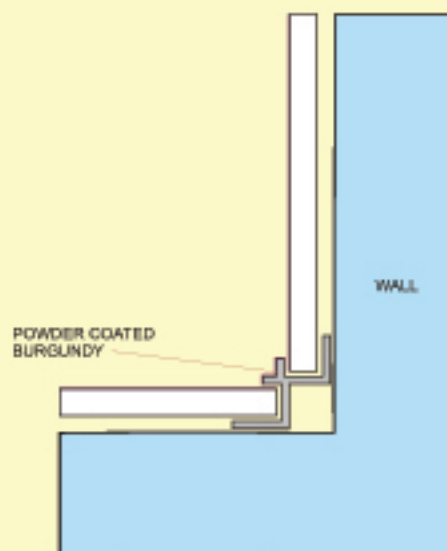

POWDER COATED CORNER DETAIL

H505

HYGIENIK SYSTEMS LTD

Royds Enterprise Park, Future Fields, Bradford, West Yorkshire BD6 3EW
Telephone: 01274 355777 / 355778 Fax: 01274 355779