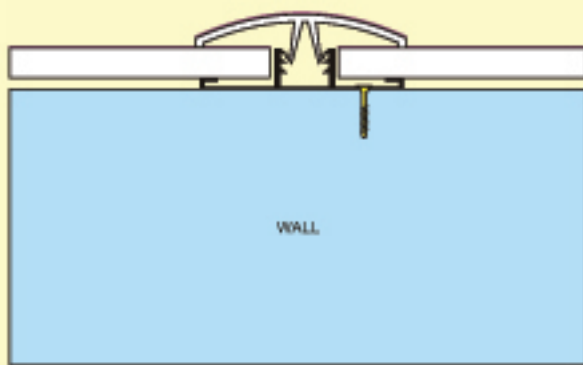

## H-PANEL PVC WALL LINING

VERTICAL FIXING -  
ALUMINIUM BEARER  
PVC SNAP ON COVER

**H405**

## H-PANEL PVC WALL LINING

PRE-FORMED EXTERNAL / INTERNAL CORNER FIXING

**H205**

## H-PANEL PVC WALL LINING

BURGUNDY / WHITE POWDER COATED  
ALUMINIUM CHANNEL

BASE CHANNEL ABUTMENT TO SKIRTING

**H105**