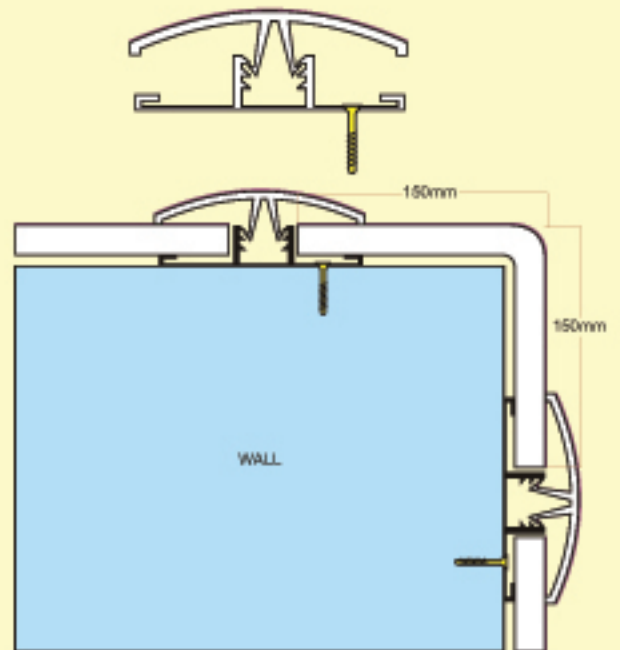

## H-PANEL PVC WALL LINING

VERTICAL FIXING -  
ALUMINIUM BEARER  
PVC SNAP ON COVER

**H405**

## H-PANEL PVC WALL LINING

PRE-FORMED EXTERNAL / INTERNAL CORNER FIXING

**H205**

## H-PANEL PVC WALL LINING

BURGUNDY / WHITE POWDER COATED  
ALUMINIUM CHANNEL

BASE CHANNEL ABUTMENT TO SKIRTING

**H105**